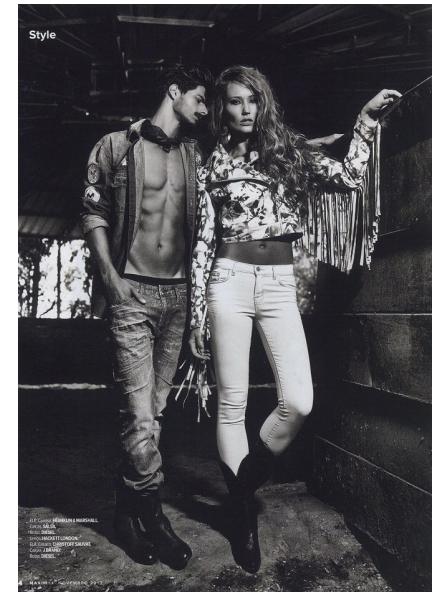

LENA FISHMAN

Height 179cm/5'10.5" Bust 84cm/33" A Waist 63cm/25" Hips 88cm/34.5"
Shoe 39 EU/8 US/6 UK Hair Blonde Eyes Brown

15 Varneys Road | Green Point, Cape Town, 8001 | South Africa | E-mail:
fusion@fusionmodels.co.za