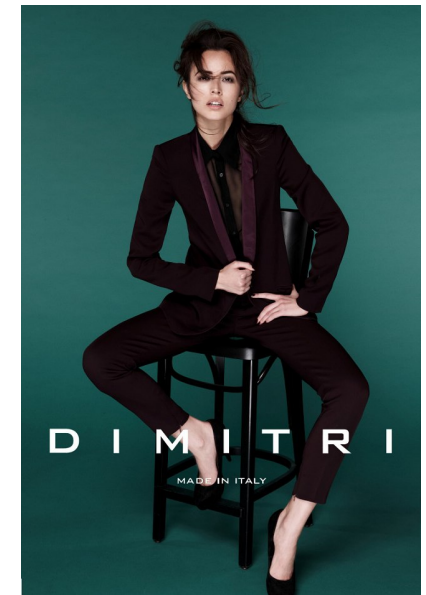

LEYLA .

Height 176cm/5'9.5" Bust 81cm/32" A Waist 61cm/24" Hips 89cm/35"
Shoe 41 EU/10 US/7 UK Hair Brown Eyes Brown

15 Varneys Road | Green Point, Cape Town, 8001 | South Africa | E-mail:
fusion@fusionmodels.co.za