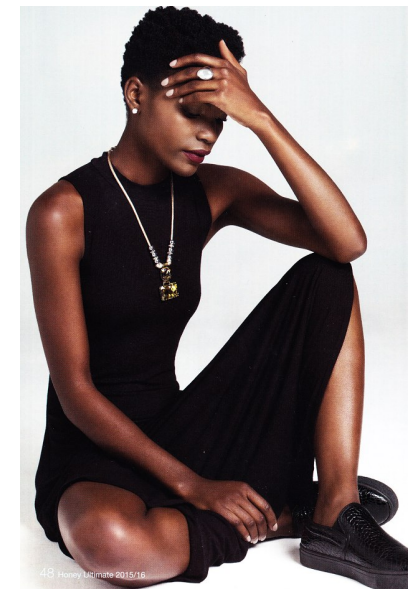

TUKIYA MULUSA

Height 171cm/5'7.5" Bust 78cm/30.5" A Waist 59cm/23" Hips 80cm/31.5"
Dress 32 EU/2 US/4 UK Shoe 38 EU/7 US/5 UK Hair Black Eyes Brown

116 Honey Ultimate 2015/16

92 Honey Ultimate 2015/16

104 Honey Ultimate 2015/16