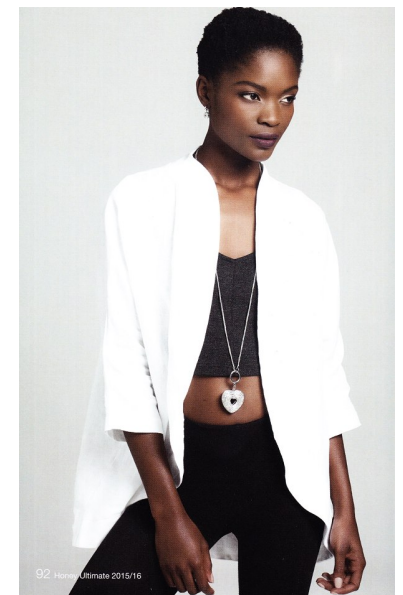

TUKIYA MULUSA

Height 171cm/5'7.5" Bust 78cm/30.5" A Waist 59cm/23" Hips 80cm/31.5"
Dress 32 EU/2 US/4 UK Shoe 38 EU/7 US/5 UK Hair Black Eyes Brown

116 Honey Ultimate 2015/16

92 Honey Ultimate 2015/16

104 Honey Ultimate 2015/16