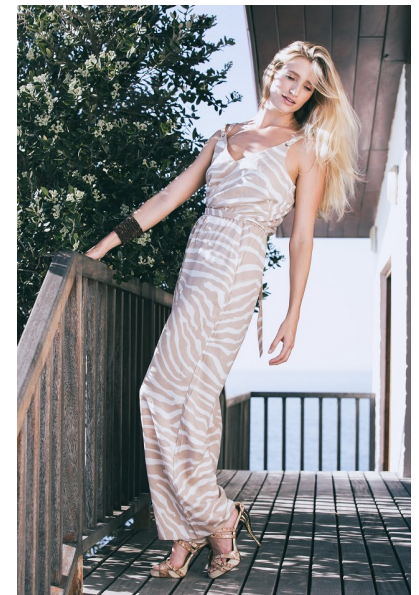

ASHLEIGH VAN DER HOVEN

Height 173cm/5'8" Bust 84cm/33" B Waist 68cm/26.5" Hips 90cm/35.5"
Shoe 38 EU/7 US/5 UK Hair Blonde Eyes Brown

15 Varneys Road | Green Point, Cape Town, 8001 | South Africa | E-mail:
fusion@fusionmodels.co.za