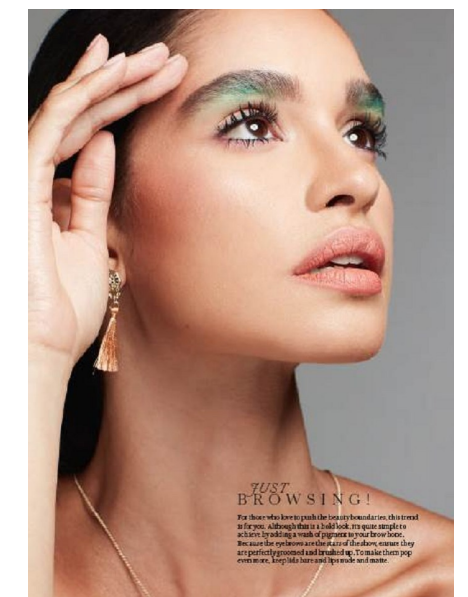

HILDA PIMENTEL

Height 178cm/5'10" Bust 81cm/32" Waist 62cm/24.5" Hips 90cm/35.5"
 Shoe 40 EU/9 US/6.5 UK Hair Brown Eyes Brown

15 Varneys Road | Green Point, Cape Town, 8001 | South Africa | E-mail:
fusion@fusionmodels.co.za