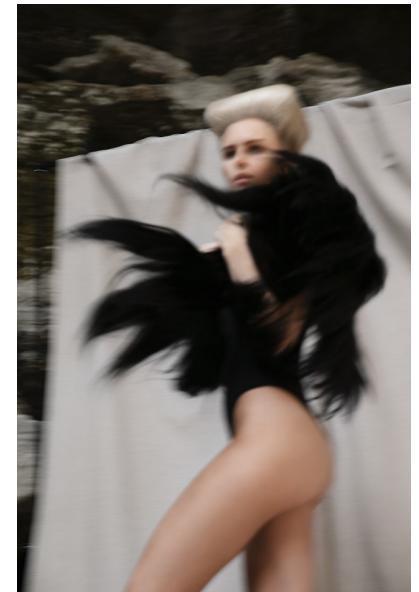

## ANNE LEHNHARDT

Height 178cm/5'10" Bust 86cm/34" B Waist 61cm/24" Hips 89cm/35"  
Shoe 39.5 EU/8.5 US/6 UK Hair Blonde Eyes Blue

15 Varneys Road | Green Point, Cape Town, 8001 | South Africa | E-mail:  
fusion@fusionmodels.co.za