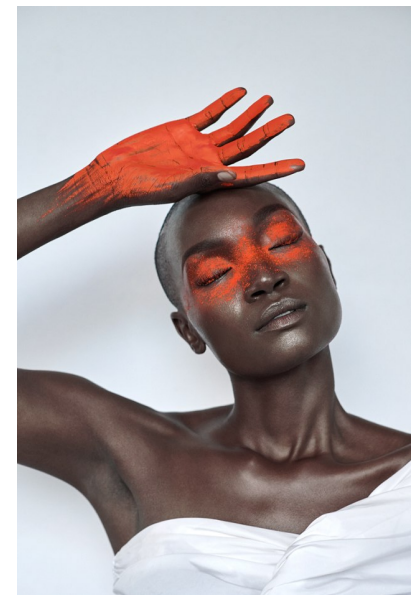

## KENDI KIMATHI

Height 178cm/5'10" Bust 87cm/34.5" B Waist 63cm/25" Hips 91cm/36"  
Shoe 41 EU/10 US/7 UK Hair Blonde Eyes Brown

15 Varneys Road | Green Point, Cape Town, 8001 | South Africa | E-mail:  
fusion@fusionmodels.co.za