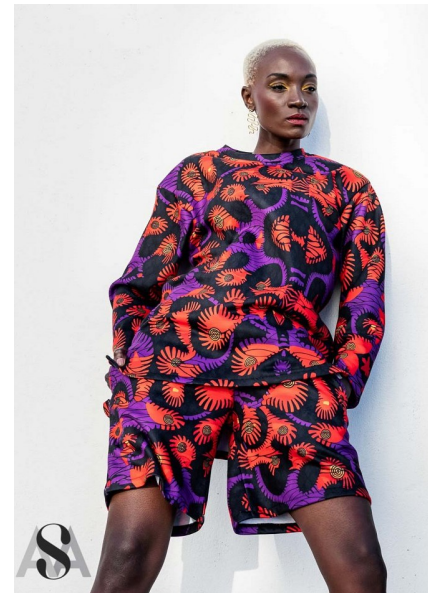

KENDI KIMATHI

Height 178cm/5'10" Bust 87cm/34.5" B Waist 63cm/25" Hips 91cm/36"
Dress 36 EU/6 US/8 UK Shoe 42 EU/11 US/7.5 UK Hair Blonde Eyes Brown

15 Varneys Road | Green Point, Cape Town, 8001 | South Africa | E-mail:
fusion@fusionmodels.co.za