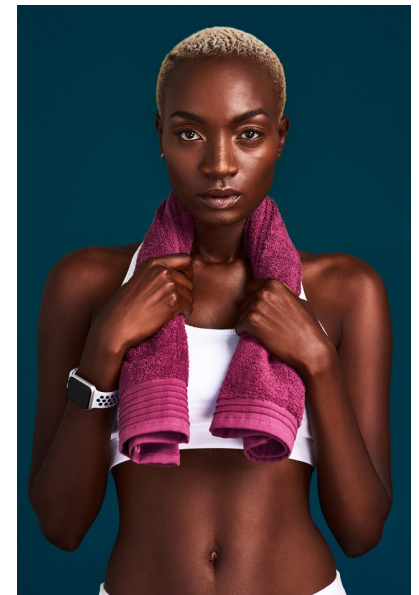

## KENDI KIMATHI

Height 178cm/5'10" Bust 87cm/34.5" B Waist 63cm/25" Hips 91cm/36"  
Shoe 41 EU/10 US/7 UK Hair Blonde Eyes Brown

15 Varneys Road | Green Point, Cape Town, 8001 | South Africa | E-mail:  
fusion@fusionmodels.co.za