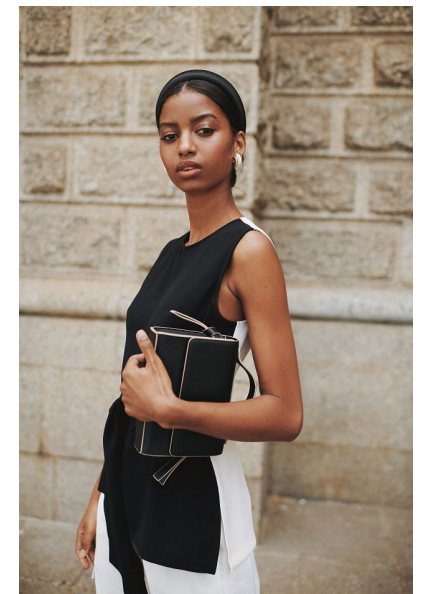

MADELANE

Height 178cm/5'10" Bust 81cm/32" B Waist 58cm/23" Hips 86cm/34"
Shoe 42.5 EU/11.5 US/8 UK Hair Dark Brown Eyes Brown

15 Varneys Road | Green Point, Cape Town, 8001 | South Africa | E-mail:
fusion@fusionmodels.co.za