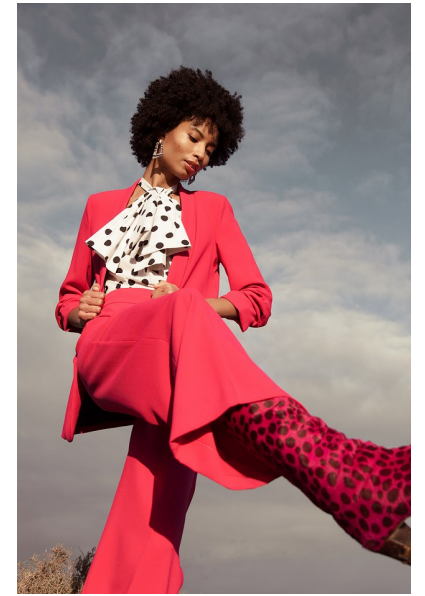

LIZA SILVA

Height 180cm/5'11" Bust 80cm/31.5" A Waist 60cm/23.5" Hips 87cm/34.5"
Shoe 39 EU/8 US/6 UK Hair Dark Brown Eyes Brown

15 Varneys Road | Green Point, Cape Town, 8001 | South Africa | E-mail:
fusion@fusionmodels.co.za