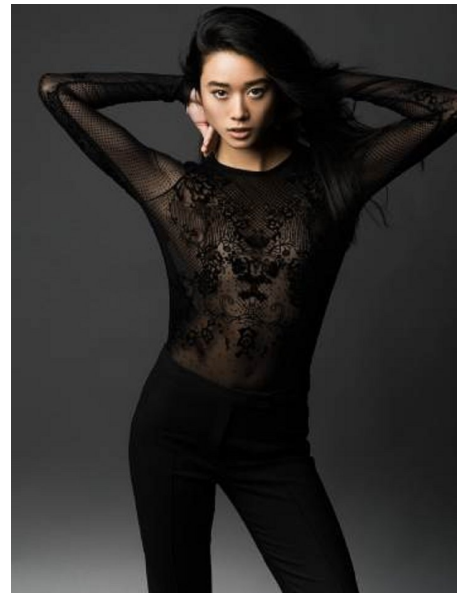

CINDY STELLA

Height 175cm/5'9" Bust 81cm/32" Waist 61cm/24" Hips 86cm/34" Shoe 39
EU/8 US/6 UK Hair Black Eyes Brown

15 Varneys Road | Green Point, Cape Town, 8001 | South Africa | E-mail:
fusion@fusionmodels.co.za