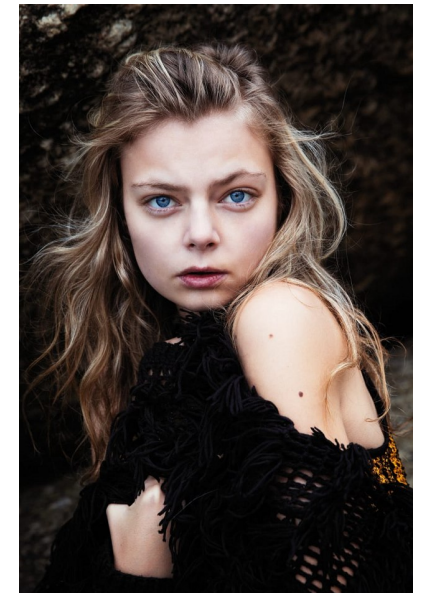

## KIA

Height 170cm/5'7" Bust 81cm/32" A Waist 64cm/25" Hips 88cm/34.5"  
Dress 30 EU/0 US/2 UK Hair Blonde Eyes Blue

15 Varneys Road | Green Point, Cape Town, 8001 | South Africa | E-mail:  
fusion@fusionmodels.co.za