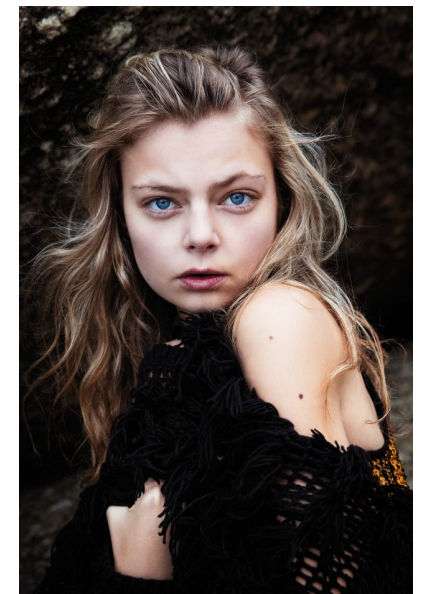

KIA

Height 170cm/5'7" Bust 81cm/32" A Waist 64cm/25" Hips 88cm/34.5"
Dress 30 EU/0 US/2 UK Hair Blonde Eyes Blue

15 Varneys Road | Green Point, Cape Town, 8001 | South Africa | E-mail:
fusion@fusionmodels.co.za