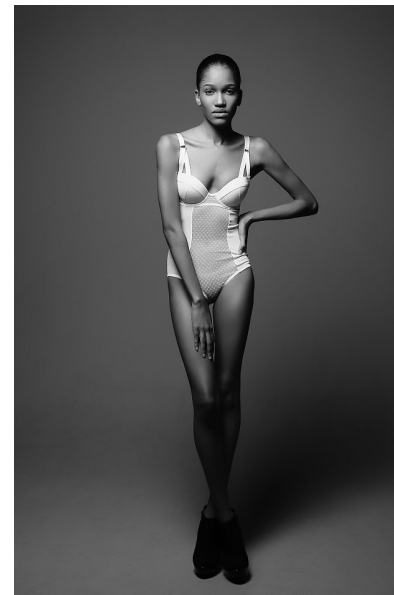

MURIELLE DENISE

Height 178cm/5'10" Bust 80cm/31.5" Waist 60cm/23.5" Hips 86cm/34"
Shoe 40.5 EU/9.5 US/7 UK Hair Dark Brown Eyes Brown

15 Varneys Road | Green Point, Cape Town, 8001 | South Africa | E-mail:
fusion@fusionmodels.co.za