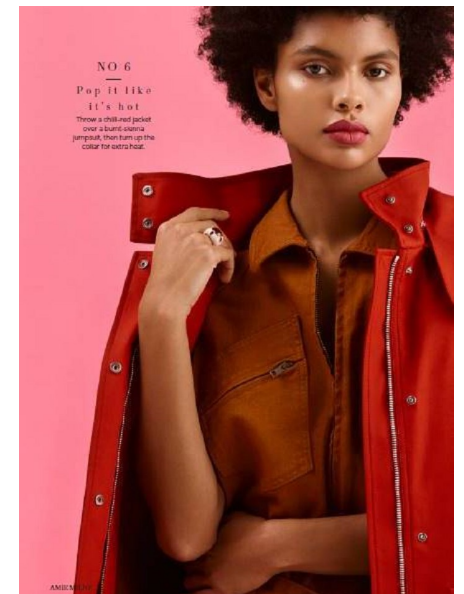

Dark romance/tea & dresses/proportion play

Take a trip to the fantastical and darkly romantic side of fashion with our focus on all things

MARIANA SOUZA

Height 175cm/5'9" Bust 81cm/32" A Waist 58cm/23" Hips 88cm/34.5"
 Dress 32 EU/2 US/4 UK Shoe 39.5 EU/8.5 US/6 UK Hair Black Eyes Brown