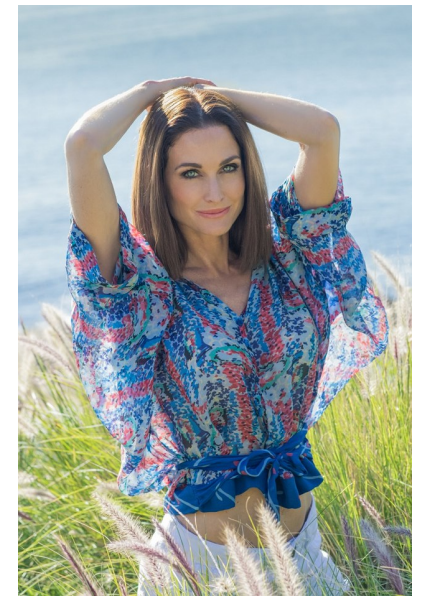

## LISA KING

Height 5'6"/168cm Bust 34"/86cm B Waist 23.5"/60cm Hips 33.5"/85cm  
Dress 6 US/36 EU/8 UK Shoe 7 US/38 EU/5 UK Hair Light Brown  
Eyes Blue/Green

15 Varneys Road | Green Point, Cape Town, 8001 | South Africa | E-mail:  
fusion@fusionmodels.co.za