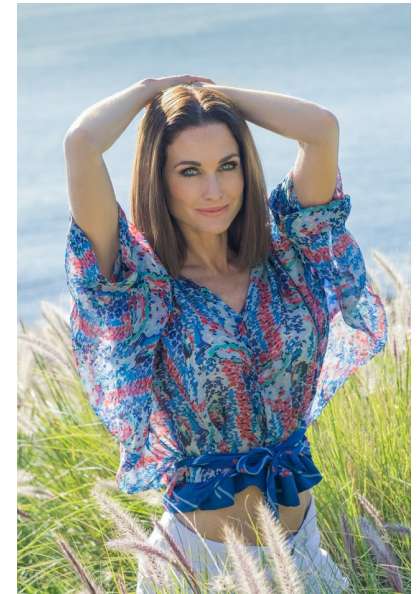

LISA KING

Height 168cm/5'6" Bust 86cm/34" B Waist 60cm/23.5" Hips 85cm/33.5"
Dress 36 EU/6 US/8 UK Shoe 38 EU/7 US/5 UK Hair Light Brown
Eyes Blue/Green

15 Varneys Road | Green Point, Cape Town, 8001 | South Africa | E-mail:
fusion@fusionmodels.co.za