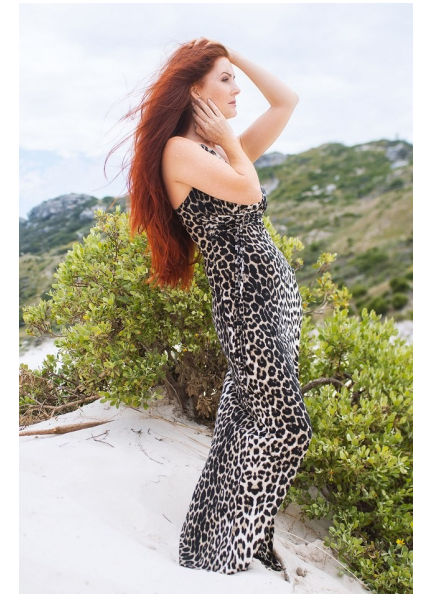

## MEG O'REILLY

Height 170cm/5'7" Bust 86cm/34" B Waist 66cm/26" Hips 89cm/35"  
Dress 32 EU/2 US/4 UK Shoe 39 EU/8 US/6 UK Hair Auburn Red Eyes Blue

15 Varneys Road | Green Point, Cape Town, 8001 | South Africa | E-mail:  
fusion@fusionmodels.co.za