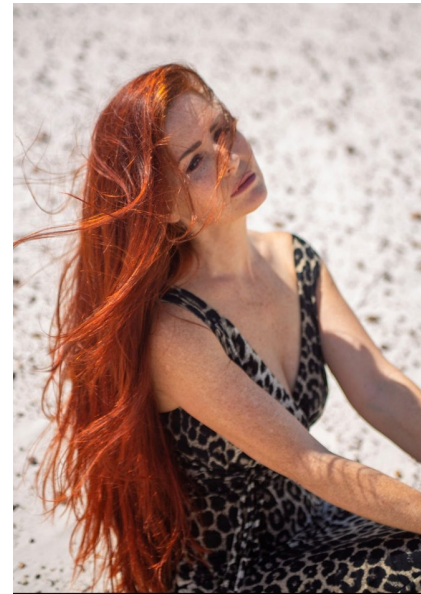

## MEG O'REILLY

Height 170cm/5'7" Bust 86cm/34" B Waist 66cm/26" Hips 89cm/35"  
Dress 32 EU/2 US/4 UK Shoe 39 EU/8 US/6 UK Hair Auburn Red Eyes Blue

15 Varneys Road | Green Point, Cape Town, 8001 | South Africa | E-mail:  
fusion@fusionmodels.co.za