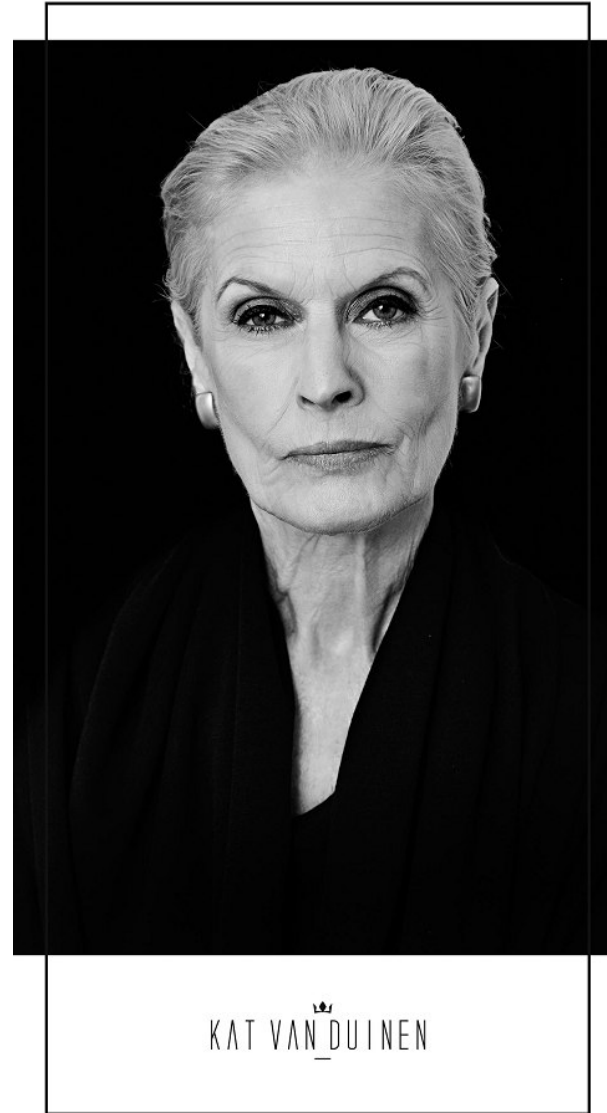

PAT KING

Height 165cm/5'5" Bust 87cm/34.5" B Waist 78cm/30.5" Hips 96cm/38" Shoe 39 EU/8 US/6 UK Hair Blonde Eyes Green

PAT KING

Height 165cm/5'5" Bust 87cm/34.5" B Waist 78cm/30.5" Hips 96cm/38" Shoe 39 EU/8 US/6 UK Hair Blonde Eyes Green

PAT KING

Height 165cm/5'5" Bust 87cm/34.5" B Waist 78cm/30.5" Hips 96cm/38" Shoe 39 EU/8 US/6 UK Hair Blonde Eyes Green

KAT VAN DUINEN

PAT KING

Height 165cm/5'5" Bust 87cm/34.5" B Waist 78cm/30.5" Hips 96cm/38" Shoe 39 EU/8 US/6 UK Hair Blonde Eyes Green