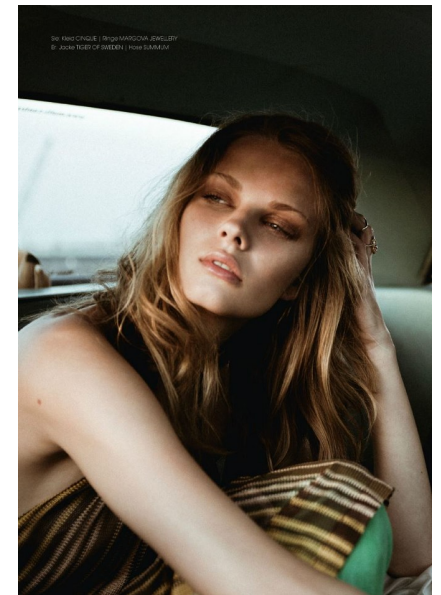

HAIR: & MAKEUP: Paula Goutheur/Dabool
 STYLING: Nina Puder/Style
 MODEL: Lisa Heiser/PMA, Jose Jordana, Swan Enkai/S&C Models

JOSS JOEL

Height 189cm/6'2.5" Waist 71cm/28" Suit 96cm/38"/48 Suit Length L
 Shoe 44 EU/10 US/9.5 UK Hair Dark Blonde Eyes Blue/Green