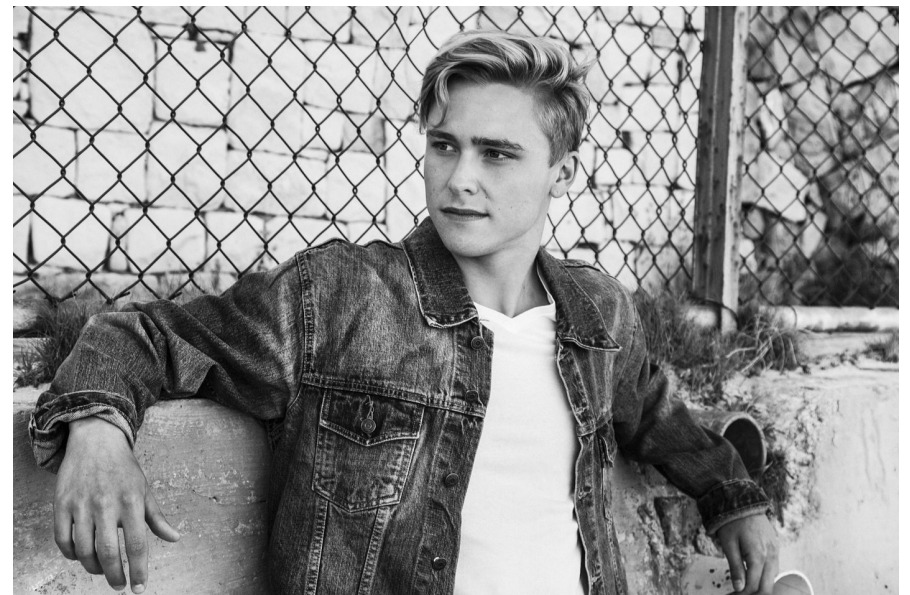

TIMOTHY BOWMAN

Height 180cm/5'11" Chest 101cm/40" Waist 76cm/30" Shoe 43 EU/9.5 US/9
UK Hair Blonde Eyes Hazel

15 Varneys Road | Green Point, Cape Town, 8001 | South Africa | E-mail:
fusion@fusionmodels.co.za