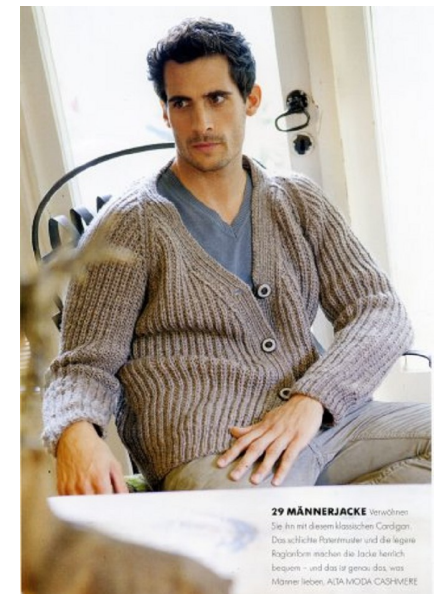

JO STRODA

Height 186cm/6'1.5" Chest 98cm/38.5" Waist 80cm/31.5" Hair Dark Brown
Eyes Brown

15 Varneys Road | Green Point, Cape Town, 8001 | South Africa | E-mail:
fusion@fusionmodels.co.za