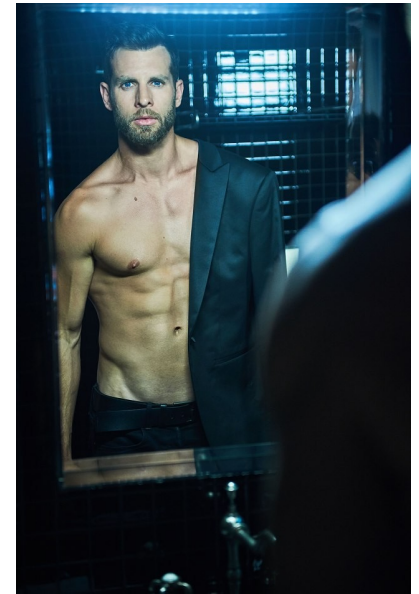

NICOLAS ROUYE

Height 186cm/6'1.5" Chest 102cm/40" Waist 81cm/32" Collar 40cm/15.5"
Hair Dark Blonde Eyes Blue

15 Varneys Road | Green Point, Cape Town, 8001 | South Africa | E-mail:
fusion@fusionmodels.co.za