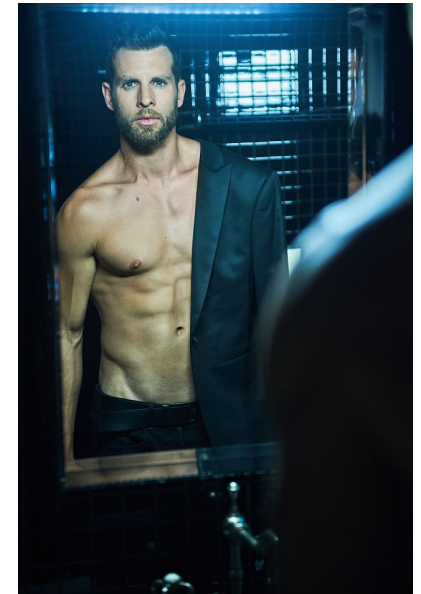

NICOLAS ROUYE

Height 186cm/6'1.5" Chest 102cm/40" Waist 81cm/32" Collar 40cm/15.5"
Hair Dark Blonde Eyes Blue

15 Varneys Road | Green Point, Cape Town, 8001 | South Africa | E-mail:
fusion@fusionmodels.co.za