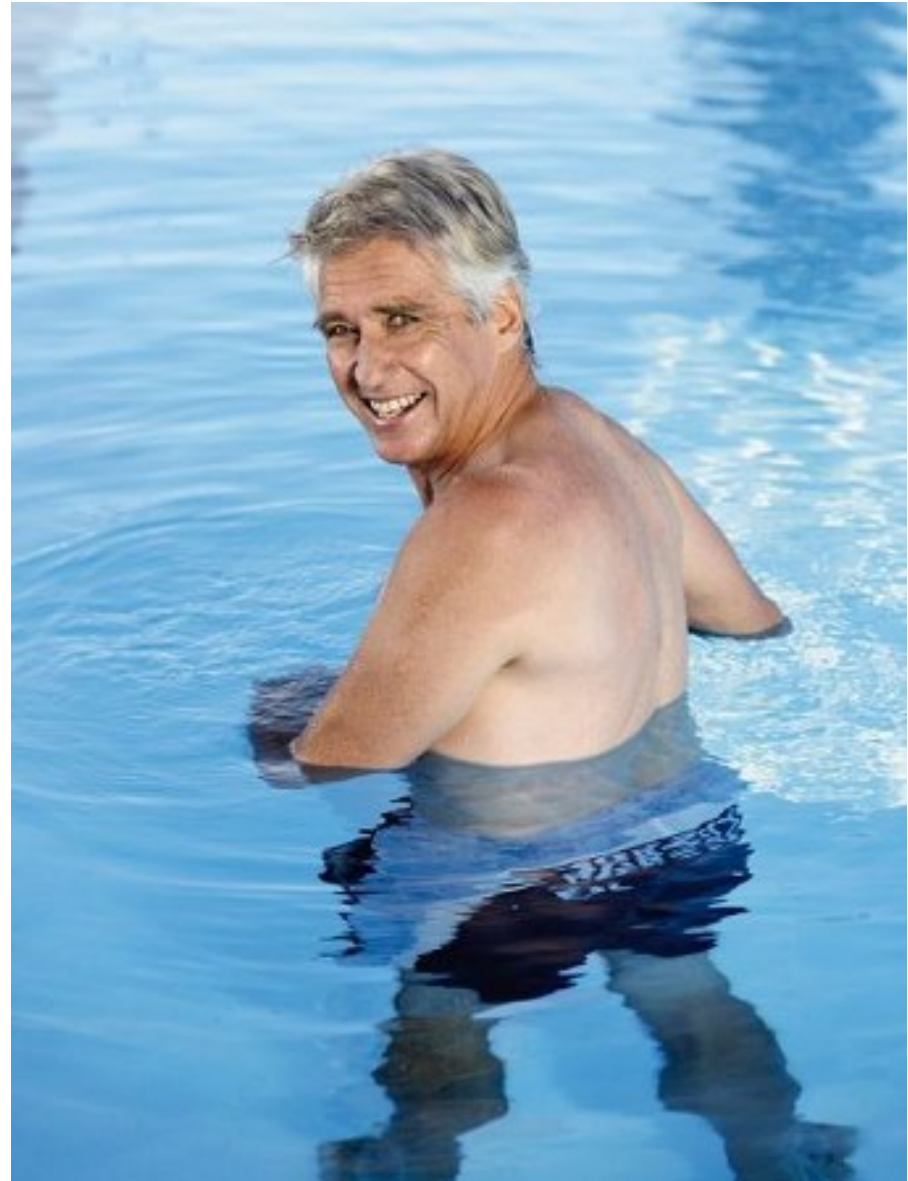

DAVE RICHARDSON

Height 180cm/5'11" Chest 102cm/40" Waist 84cm/33" Collar 41cm/16" Hair Grey Eyes Hazel

DAVE RICHARDSON

Height 180cm/5'11" Chest 102cm/40" Waist 84cm/33" Collar 41cm/16" Hair Grey Eyes Hazel

DAVE RICHARDSON

Height 180cm/5'11" Chest 102cm/40" Waist 84cm/33" Collar 41cm/16" Hair Grey Eyes Hazel