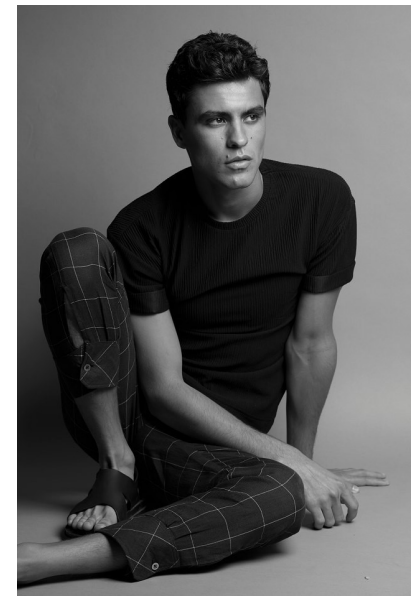

SHEN KAI

Height 189cm/6'2.5" Chest 99cm/39" Waist 79cm/31" Inseam 81cm/32"
Suit 101cm/40"/50 Shoe 46.5 EU/12 US/11.5 UK Hair Brown Eyes Brown

15 Varneys Road | Green Point, Cape Town, 8001 | South Africa | E-mail:
fusion@fusionmodels.co.za