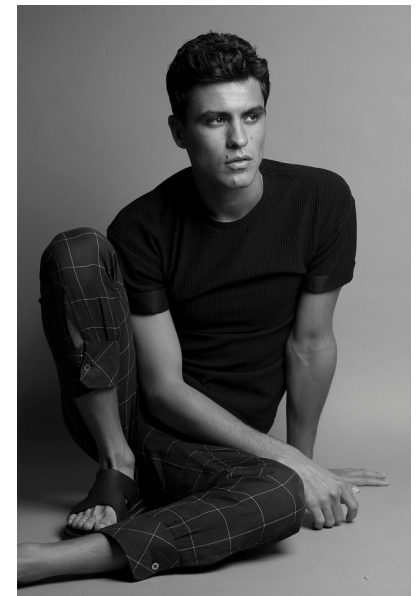

SHEN KAI

Height 189cm/6'2.5" Chest 99cm/39" Waist 79cm/31" Inseam 81cm/32"
Suit 101cm/40"/50 Shoe 46.5 EU/12 US/11.5 UK Hair Brown Eyes Brown

15 Varneys Road | Green Point, Cape Town, 8001 | South Africa | E-mail:
fusion@fusionmodels.co.za