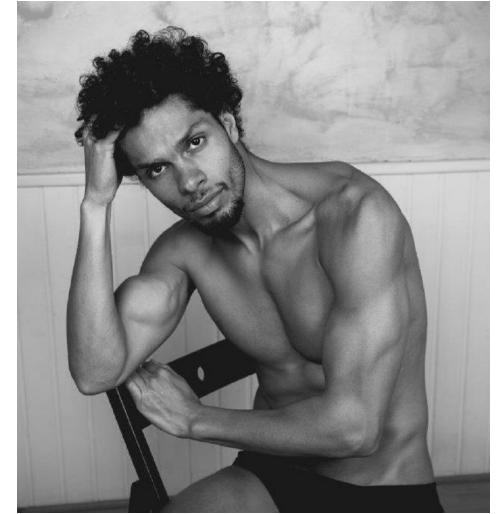

WILLIAM OLIVEIRA

Height 188cm/6'2" Chest 103cm/40.5" Waist 81cm/32" Shoe 44.5 EU/10.5
US/10 UK Hair Dark Brown Eyes Brown

15 Varneys Road | Green Point, Cape Town, 8001 | South Africa | E-mail:
fusion@fusionmodels.co.za