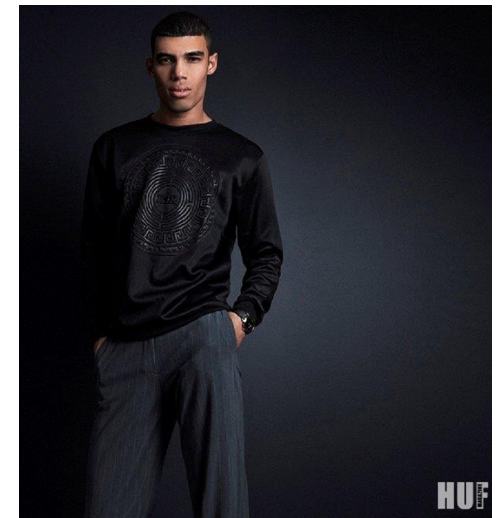

## MASON GUIDO

Height 189cm/6'2.5"    Waist 76cm/30"    Hair Black    Eyes Brown

15 Varneys Road | Green Point, Cape Town, 8001 | South Africa | E-mail:  
fusion@fusionmodels.co.za