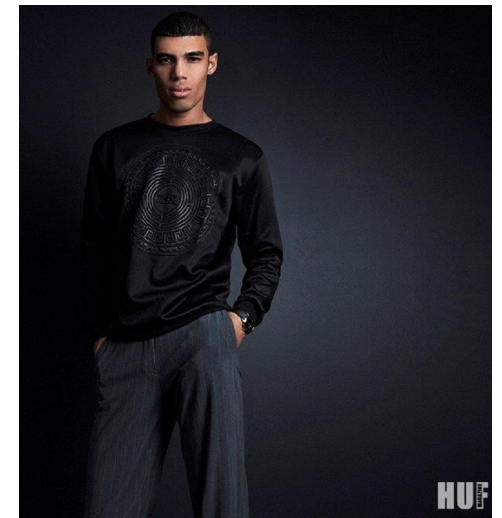

MASON GUIDO

Height 189cm/6'2.5" Waist 76cm/30" Hair Black Eyes Brown

15 Varneys Road | Green Point, Cape Town, 8001 | South Africa | E-mail:
fusion@fusionmodels.co.za