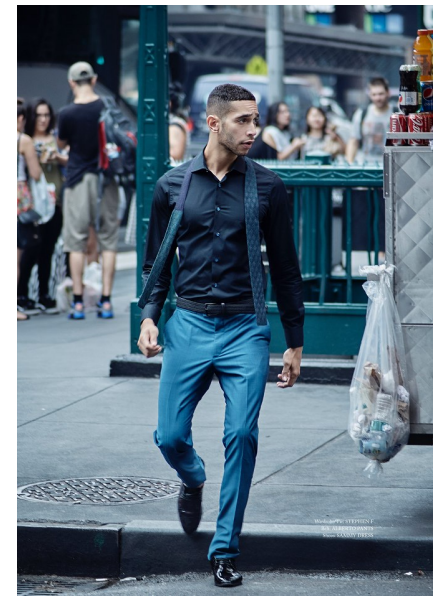

SERGIO ACEVEDO

Height 187cm/6'1.5" Waist 76cm/30" Collar 39cm/15.5" Hair Brown
Eyes Brown

15 Varneys Road | Green Point, Cape Town, 8001 | South Africa | E-mail:
fusion@fusionmodels.co.za