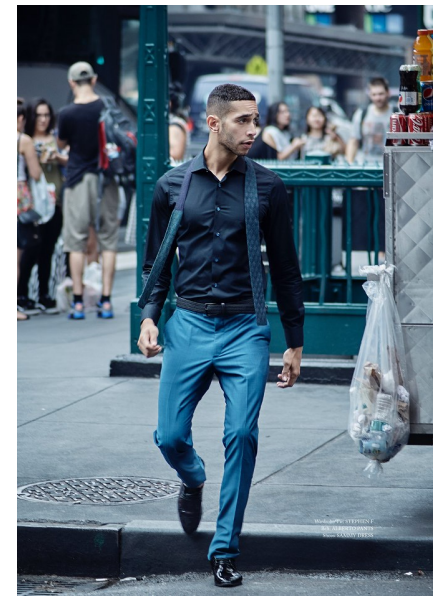

## SERGIO ACEVEDO

Height 187cm/6'1.5"    Waist 76cm/30"    Collar 39cm/15.5"    Hair Brown  
Eyes Brown

15 Varneys Road | Green Point, Cape Town, 8001 | South Africa | E-mail:  
fusion@fusionmodels.co.za